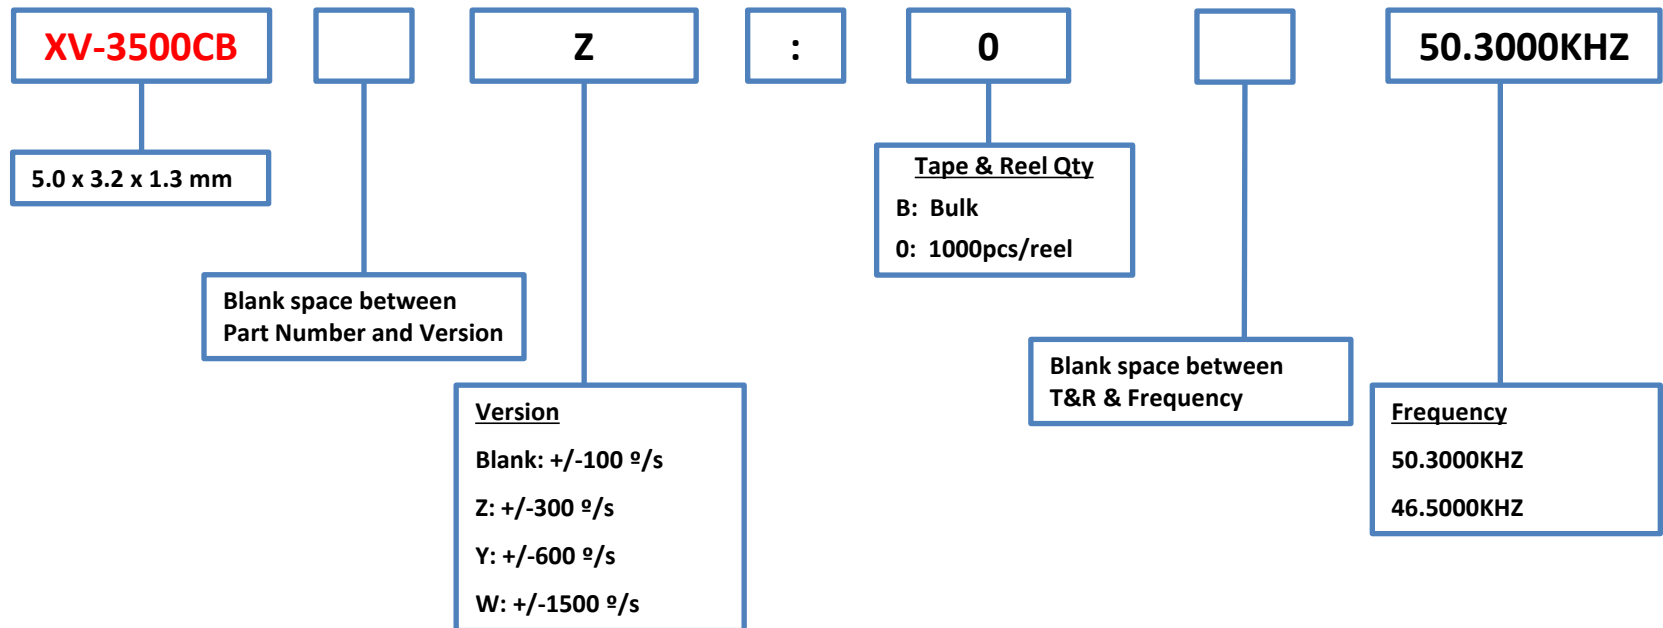

Product Configuration System

Gyro Sensor – Analog Output

Discontinued