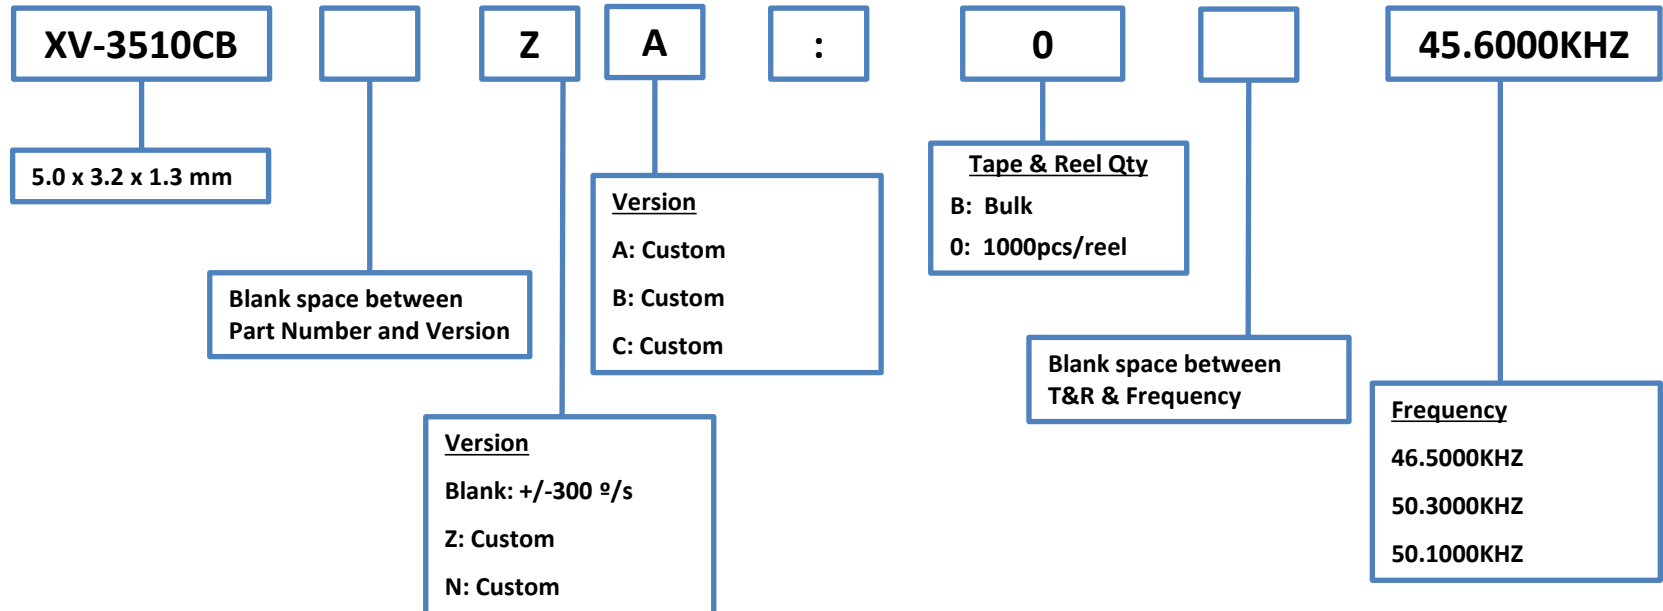

Product Configuration Guide

SENSING DEVICES

Product Configuration System

Gyro Sensor – Digital Output

Product Configuration System

Gyro Sensor – Analog Output

Product Configuration System

Gyro Sensor – Analog Output