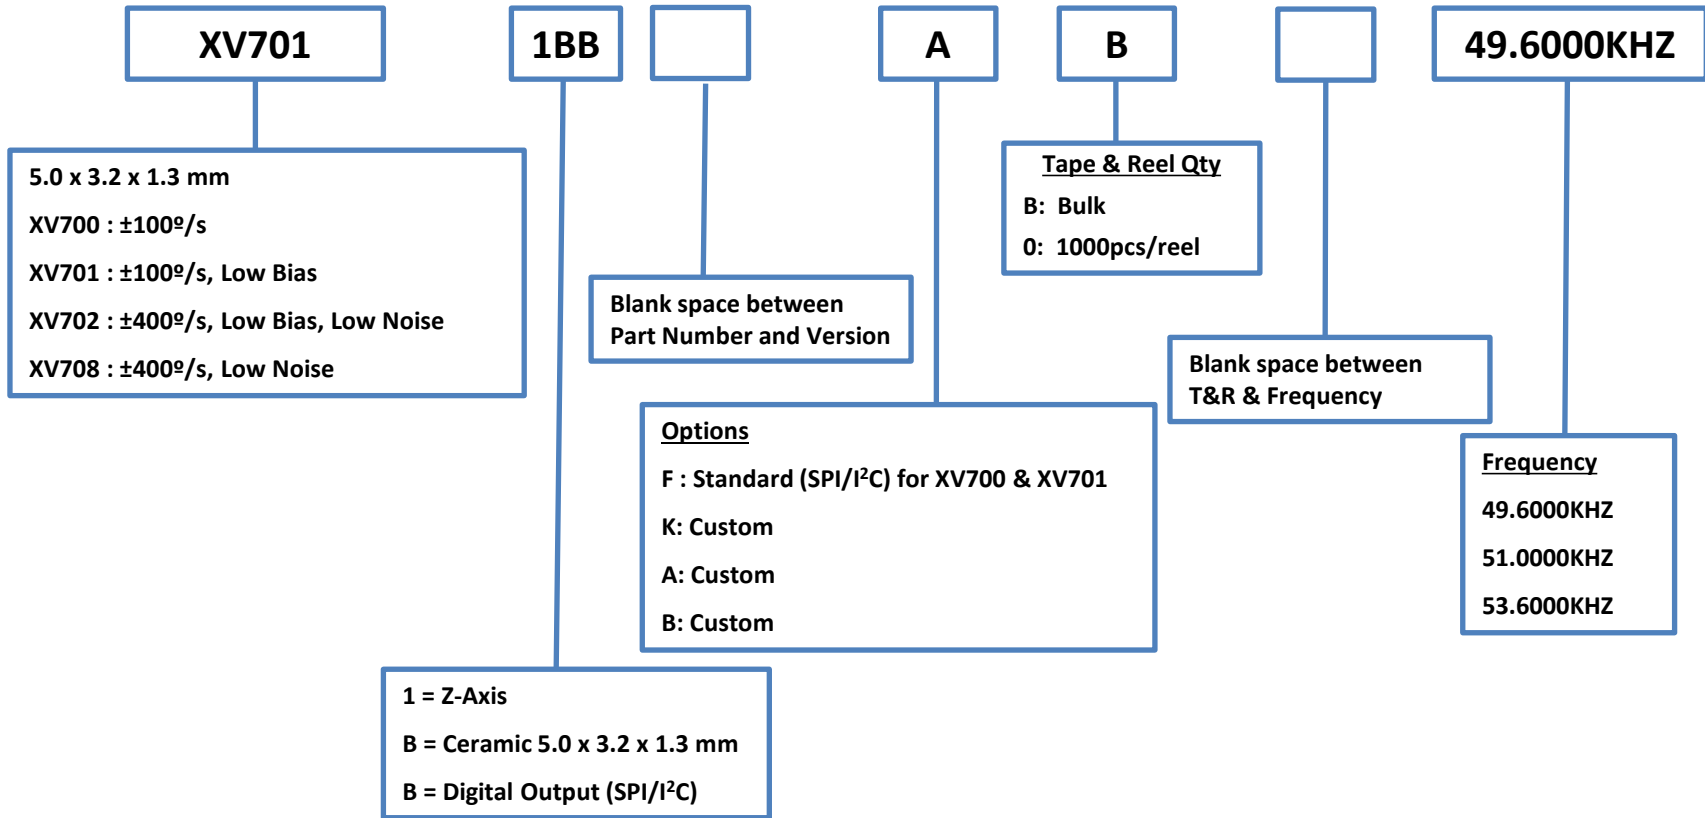

Product Configuration Guide

SENSING DEVICES

Product Configuration System

Gyro Sensor – Digital Output

Product Configuration System

Gyro Sensor – Analog Output

Product Configuration System

Gyro Sensor – Analog Output

Discontinued

Product Configuration System

Gyro Sensor – Analog Output

Discontinued